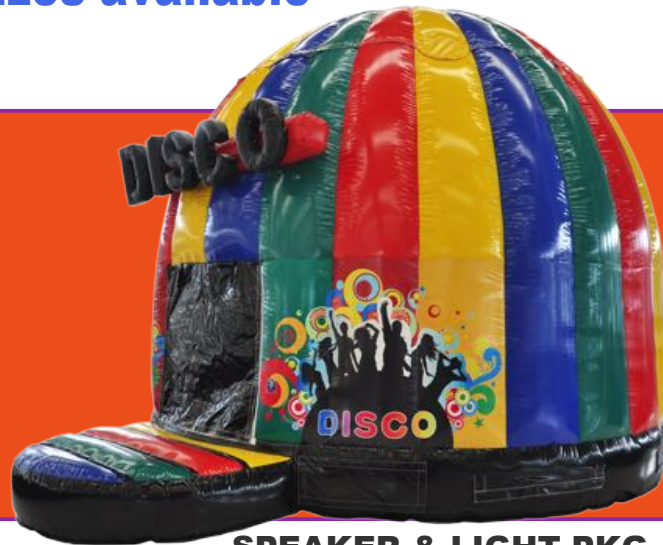

# Disco Dome (lights & sound options) 3 Sizes available

## DISCO DOMES

**DD01: 12FT x 15FT  
(3.6M x 4.5M)**

**DD02: 15FT x 18FT  
(4.5M x 5.4M)**

**DD03: 18FT x 20FT  
(5.4M x 6.1M)**

See this code in Price List

**D01-03**

**SPEAKER & LIGHT PKG CODE: DDS01**

## SPECIFICATIONS

- » PIPA TAG
- » OPTIONAL DISCO LIGHTS & SPEAKER
- » ENCLOSED UNIT
- » 24 MONTH WARRANTY
- » 12 MONTH SAFETY CERTIFICATE
- » 4 DEFLATION ZIPS
- » BLOWER(S) INCLUDED
- » USER MANUAL AND LOG BOOK
- » GROUND PEGS
- » LIGHTWEIGHT AND EXTRA STRONG DESIGN
- » VELCRO BANNER FOR NAME/LOGO
- » DRAINAGE HOLES TO LET OUT INTERNAL WATER